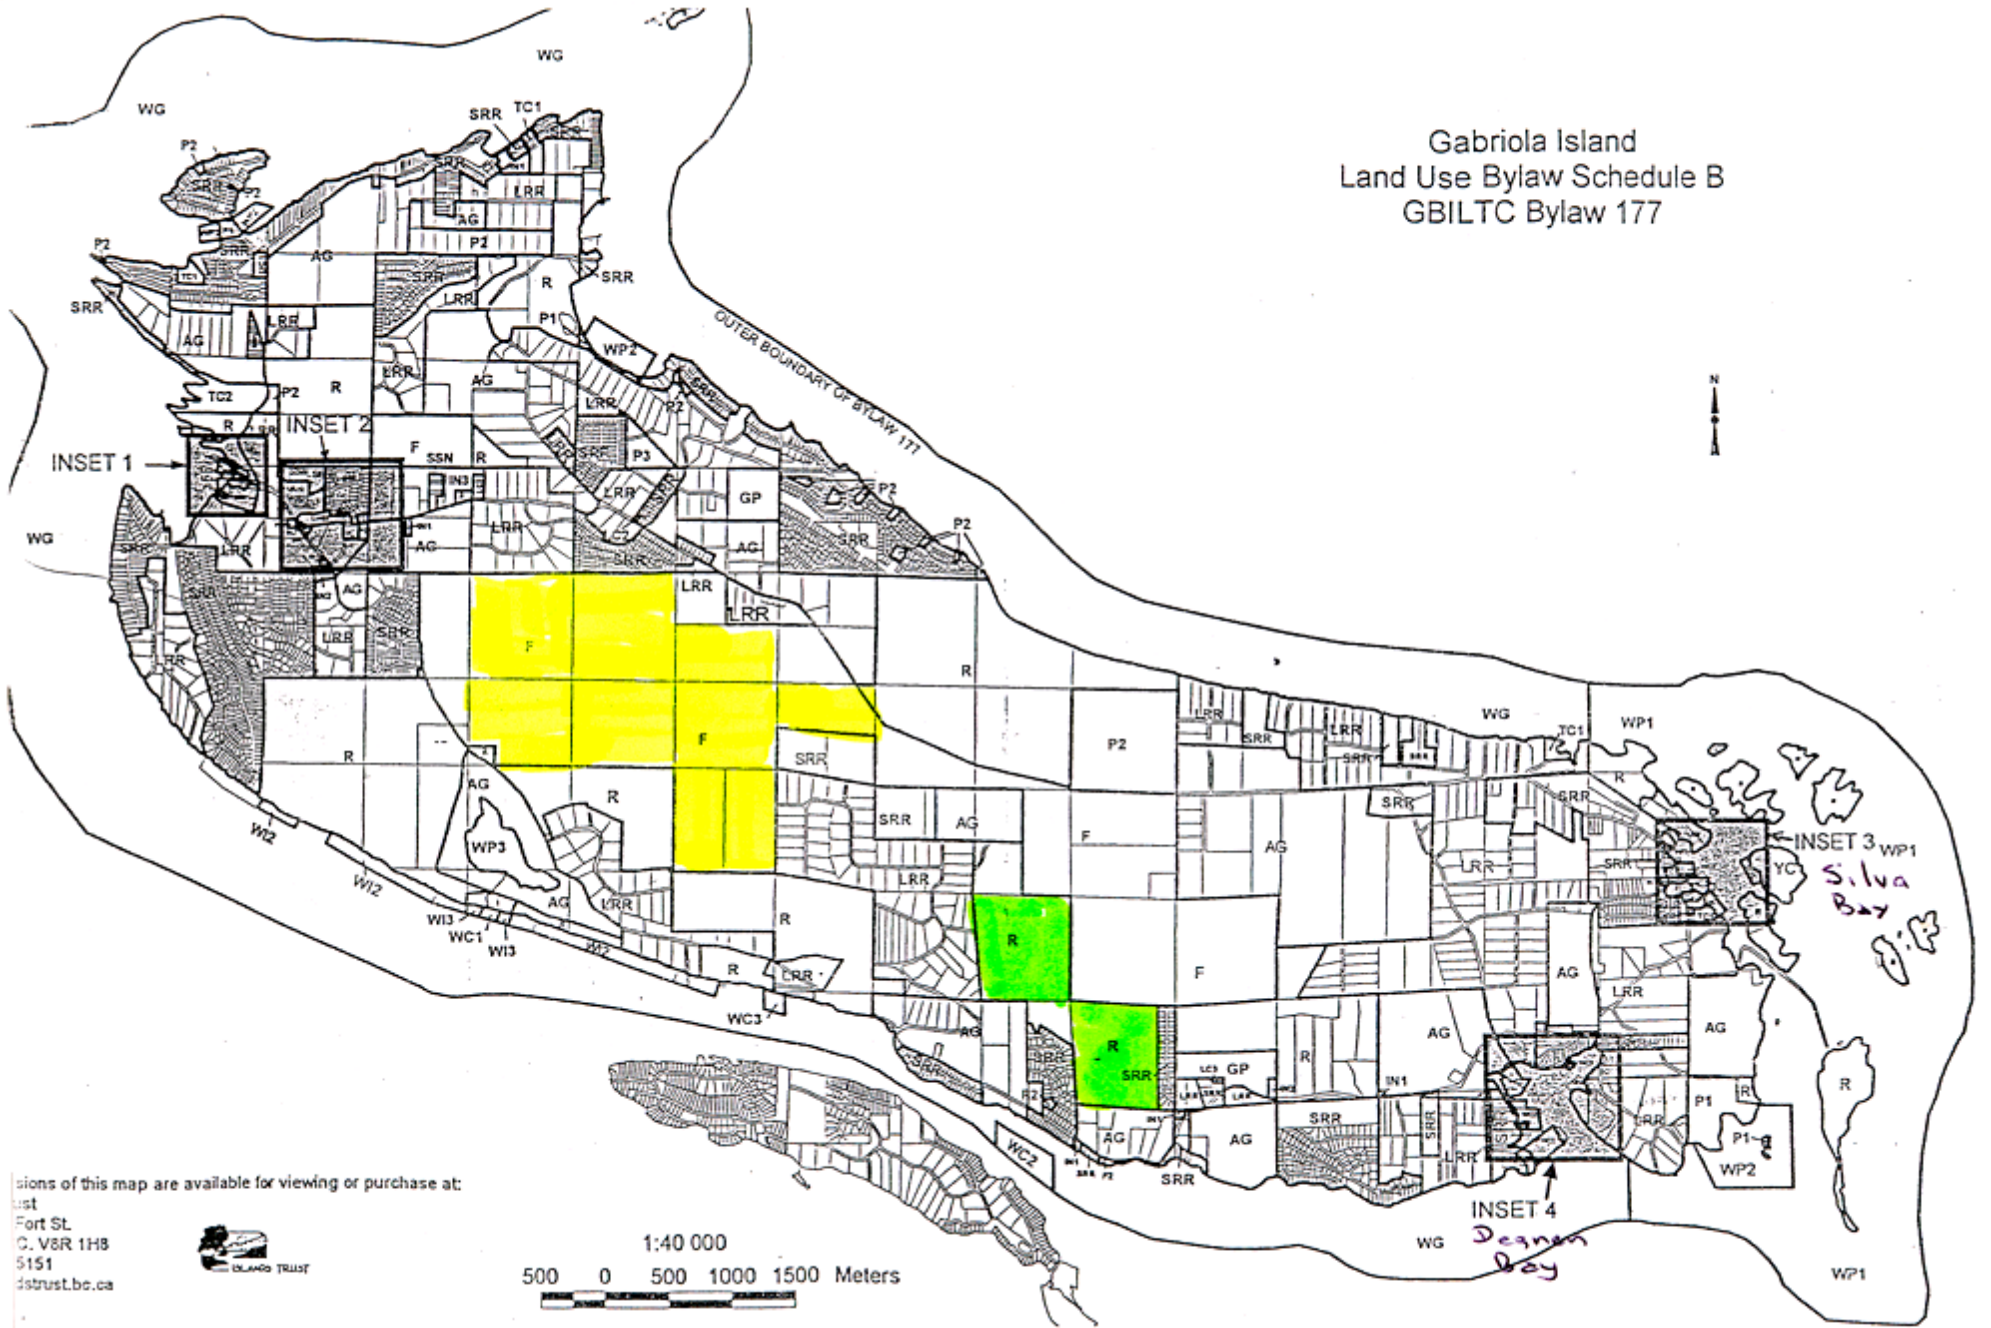

Gabriola Island  
 Land Use Bylaw Schedule B  
 GBILTC Bylaw 177

Sections of this map are available for viewing or purchase at:

List  
 Fort St.  
 C. V&R 1H8  
 S1S1  
 dstrust.bc.ca

1:40 000  
 500 0 500 1000 1500 Meters